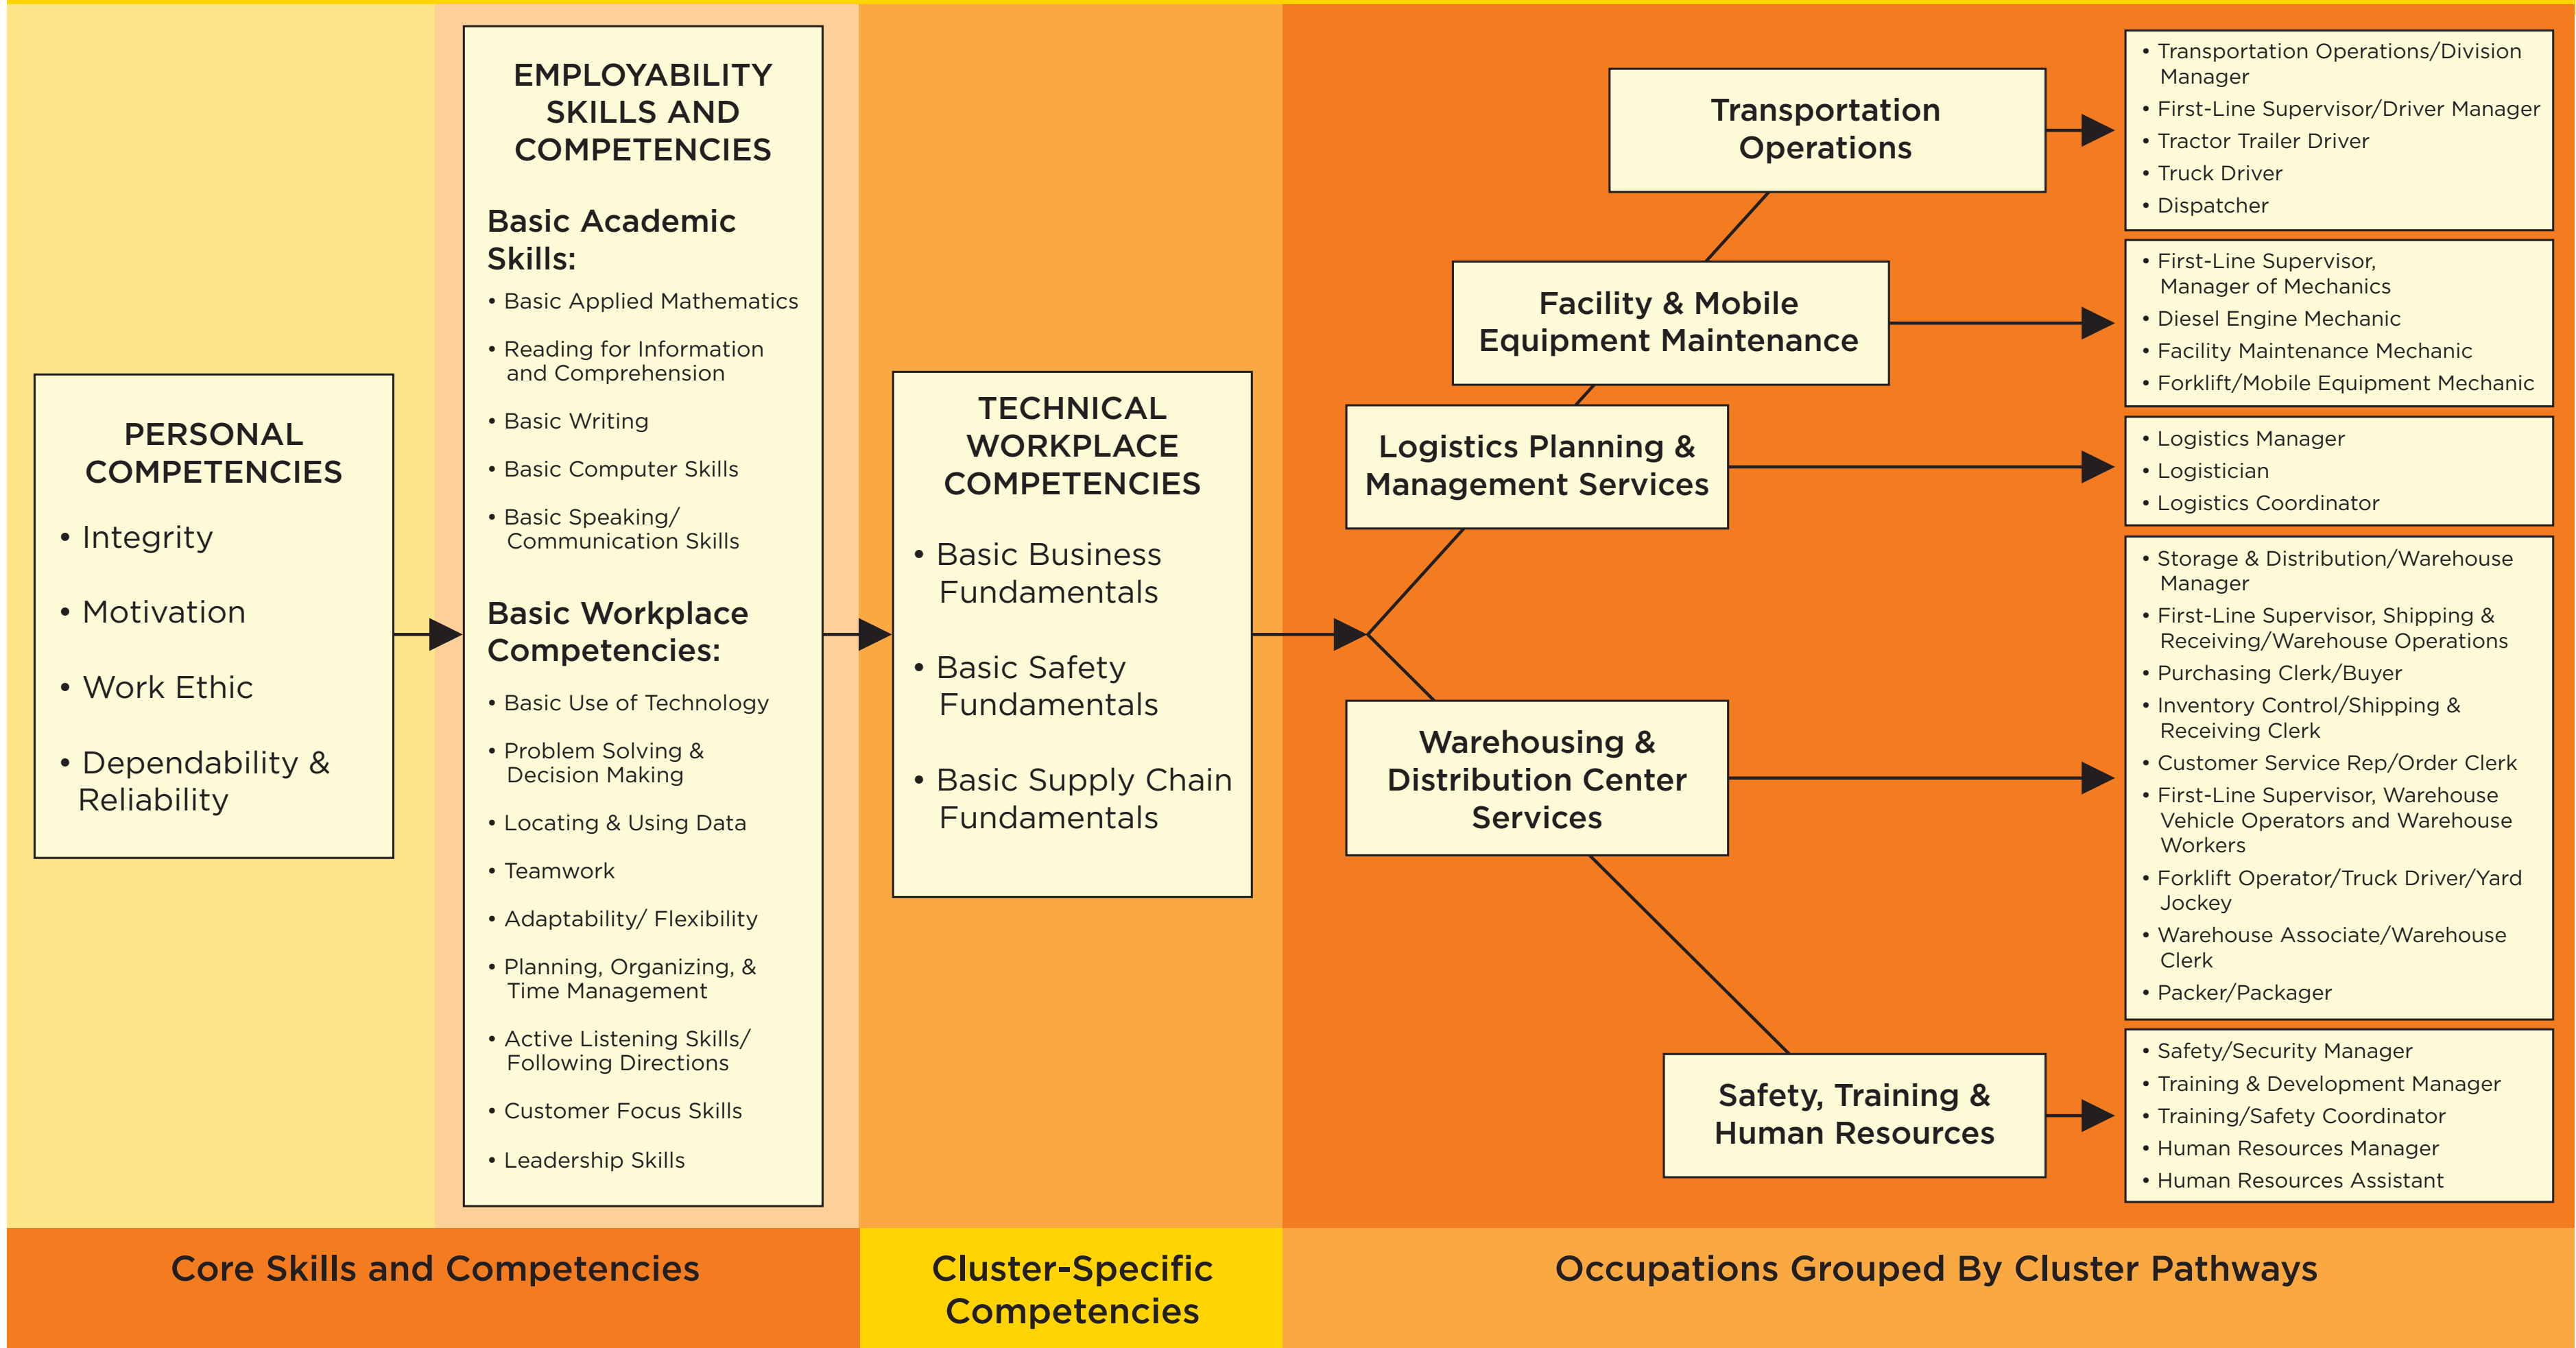

Career Ladder Model for the Northeast PA Logistics & Transportation Industry Partnership.

People on the move

nepapeopleonthemove.org

Northeast PA Logistics & Transportation Industry Partnership

A joint effort of the Luzerne, Schuylkill, Lackawanna, Pocono and Northern Tier Workforce Investment Boards and supported by PA CareerLinks.

Career Pathways